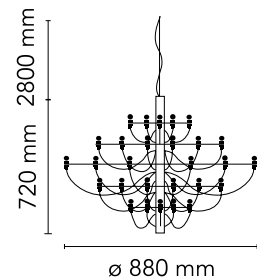

FLOS

A1402059 Brass

2097/30 (clear bulbs)

Designed by Gino Sarfatti, 1958

LED retrofit - 30 x 15W

Suspension lamp providing diffused light. Steel central structure with brass arms, both available either chromium-plated or golded. Steel ceiling fitting and rose.

Are you a professional and your project needs consulting and support?

BOOK AN APPOINTMENT

Main specifications

EAN	8059607000441
Mounting	Suspension
Environments	Indoor dry location
Light Source Type	Bulb
Lamp category	LED retrofit
Lamp holders	E14
Ilcos	IBS/F
Number of heads	30
Power (W)	15

Physical

Colour	Brass
Length (mm)	880
Cord length (mm)	2800
Canopy dimension (mm)	36
Canopy width (mm)	146
Net weight (kg)	5.6
Package volume (m3)	0.02
IP internal	20

Download

Mounting instructions [↓ PDF](#)