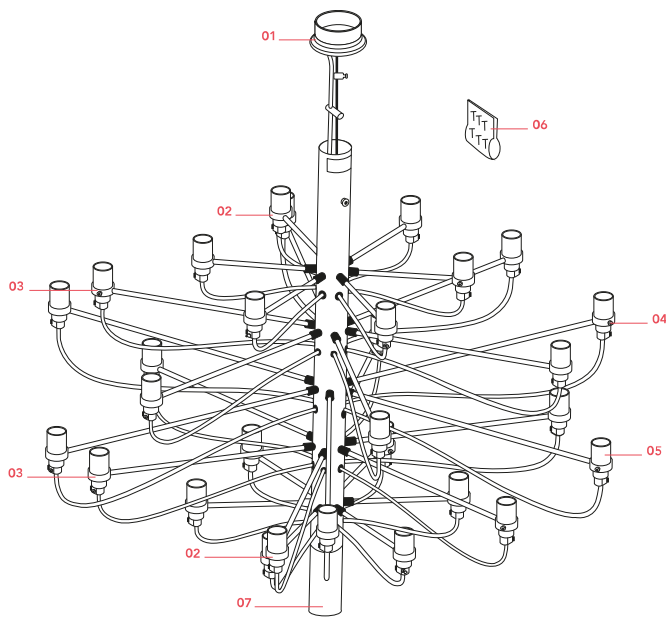

FLOS

A1402059 Brass

2097/30 (clear bulbs)

Designed by Gino Sarfatti, 1958

LED retrofit - 30 x 15W

Suspension lamp providing diffused light. Steel central structure with brass arms, both available either chromium-plated or golded. Steel ceiling fitting and rose.

Physical

Colour	Brass
Length (mm)	880
Cord length (mm)	2800
Canopy dimension (mm)	36
Canopy width (mm)	146
Net weight (kg)	5.6
Package volume (m3)	0.02
IP internal	20

Download

Mounting instructions [↓ PDF](#)

RF28987

LED Frosted Mini Lamp E14 2,7W
2700K Dimmable (set 32pcs)

INCLUDED

RF28988

LED Clear Mini Lamp E14 2W
2200K Dimmable (Set 32pcs)

Spare Parts

- | | | |
|-----|--------------------------|-----------|
| 02. | Brass short arm (180mm) | RL7050459 |
| 03. | Brass medium arm (330mm) | RL7050559 |
| 04. | Brass long arm (430mm) | RL7050659 |
| 05. | 2097 E14 lamp holder | RL7050100 |
| 06. | Brass lower cap | RL7050759 |
| 07. | Brass lower cap | RL7050959 |

DOWNLOAD

RL7050459

Brass short arm (180mm)

RL7050559

Brass medium arm (330mm)

RL7050659

Brass long arm (430mm)

RL7050100