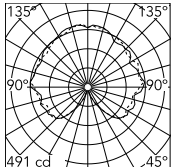

Physical

Colour	Brass
Length (mm)	880
Cord length (mm)	2800
Canopy dimension (mm)	36
Canopy width (mm)	146
Net weight (kg)	5.6
Package volume (m3)	0.02
IP internal	20

Download

Mounting instructions [↓ PDF](#)

Spare Parts [↓ PDF](#)

Photometric Files

LDT / IES [↓ LDT](#)

Technical Drawings

2D [↓ ZIP](#)

3D [↓ ZIP](#)

IK
00

Schematic light drawing